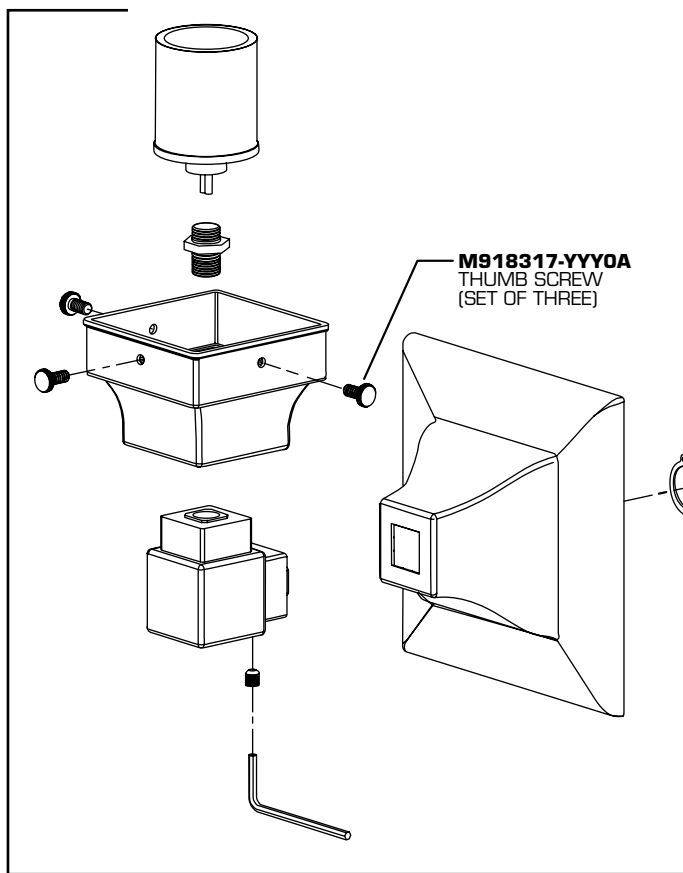

**M922274-0070A**  
SCONCE

**M962127-YYY0A**  
SOCKET ASSEMBLY

**M918317-YYY0A**  
THUMB SCREW  
(SET OF THREE)

**M962128-0070A**  
MOUNTING BRACKET

Replace the "YYY" with appropriate finish code

CHROME	002
POLISHED BRASS	099
SATIN	295