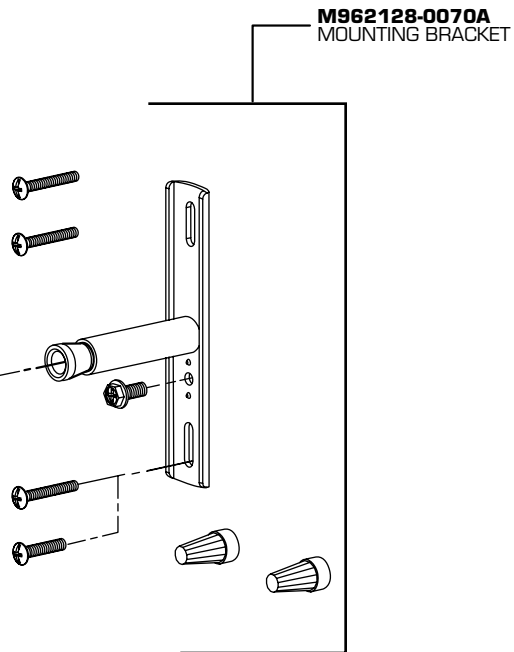

**M922274-0070A**  
SCONCE

**M962127-YYY0A**  
SOCKET ASSEMBLY

**M918317-YYY0A**  
THUMB SCREW  
(SET OF THREE)

**M962128-0070A**  
MOUNTING BRACKET

Replace the "YYY" with appropriate finish code

CHROME	002
POLISHED BRASS	099
SATIN	295